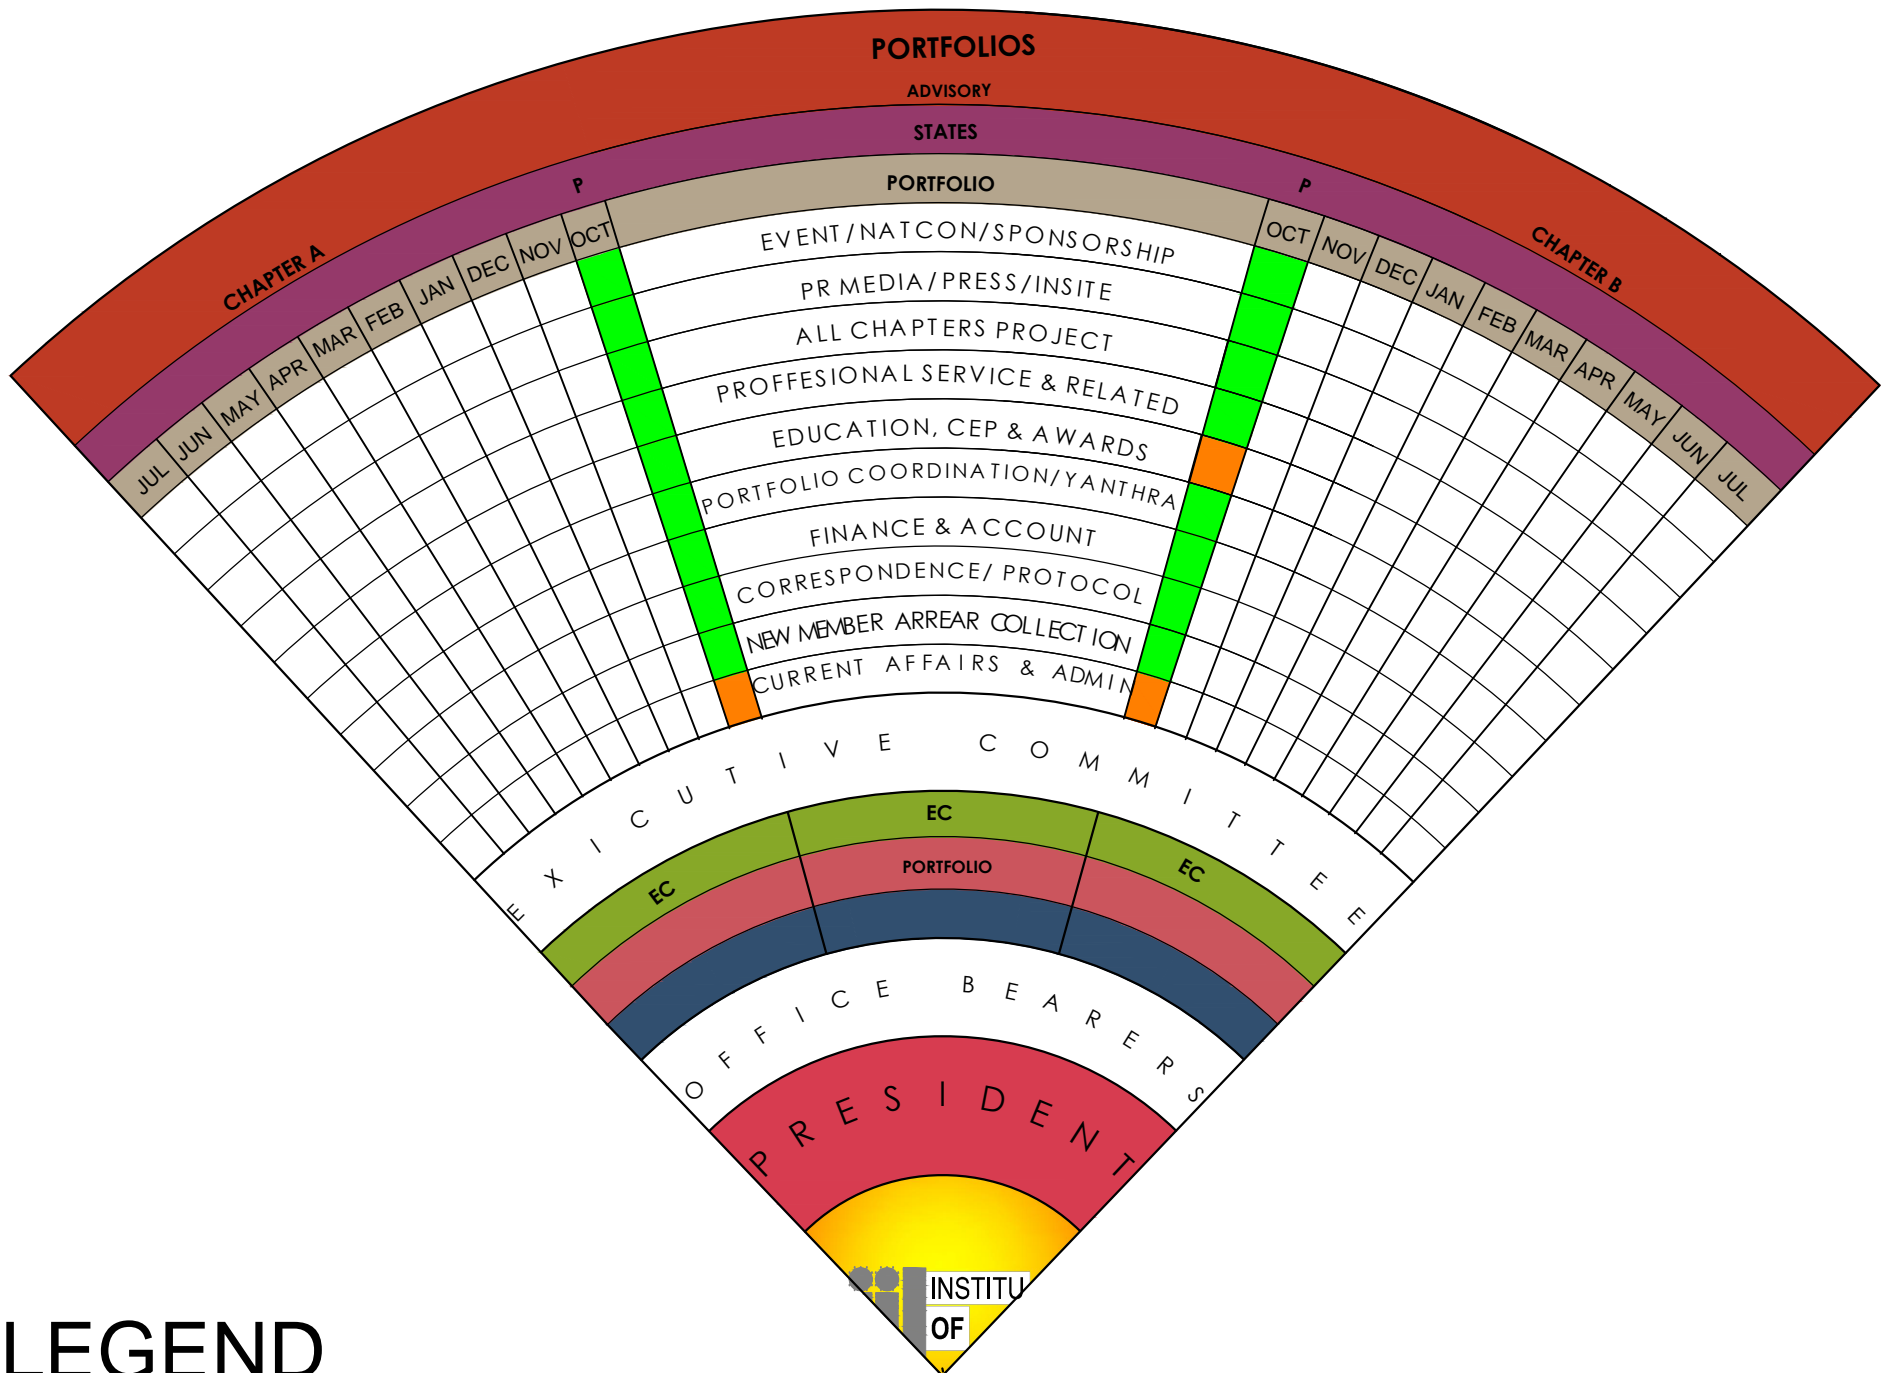

'IIID YANTRA'

2017 - 2019

WEATHER REPORT PROJECTION

SAMPLE FOR A MONTH PROJECTION
ON PERFORMANCE OF 2 CHAPTERS

LEGEND

ALL IS WELL

JUST OK

DRAUGHT

P - PLATINUM 80%

> 6 green with no red

G -GOLD 60%

> 6 green with max 2 red

S - SILVER 50%

> 5 green with max 3 red

B- BRONZE BELOW 50% < 5 green