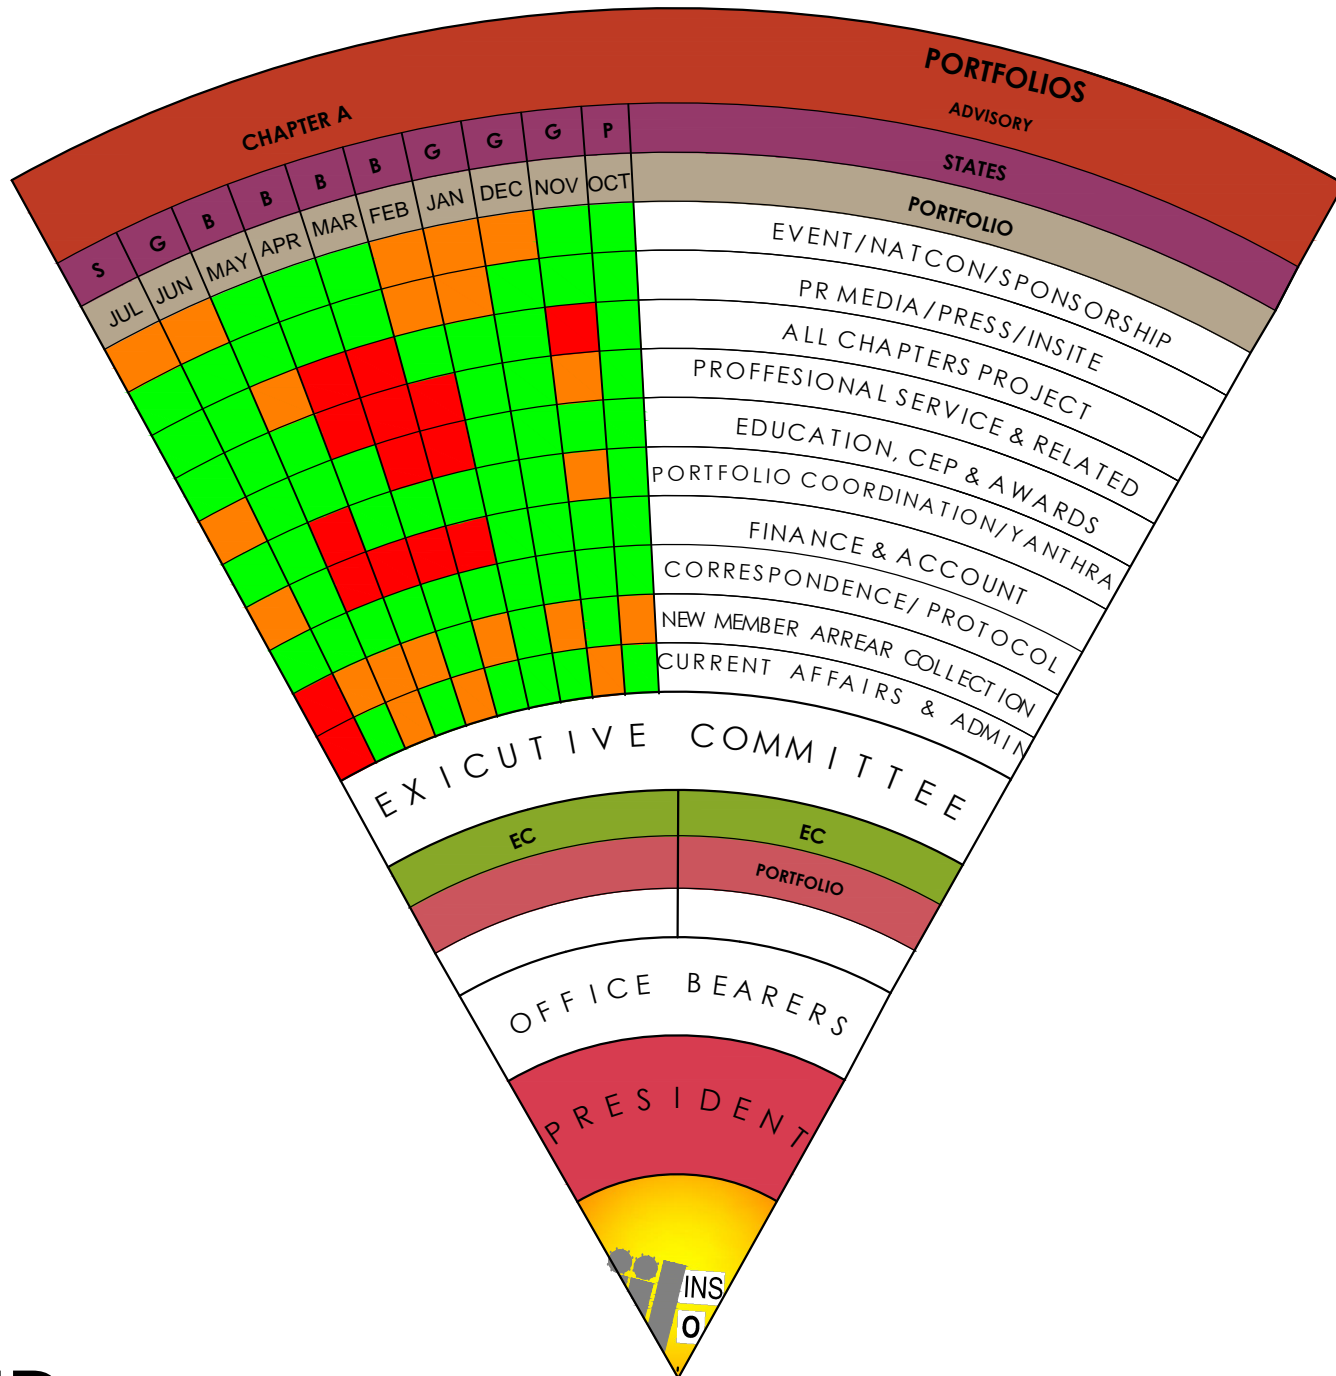

'IID YANTRA'

2017 - 2019

WEATHER REPORT PER CHAPTER IMAGINARY PROJECTION FOR 10 MONTHS - OCT TO JULY

LEGEND

ALL IS WELL

JUST OK

DRAUGHT

P - PLATINUM 80%

> 6 green with no red

G -GOLD 60%

> 6 green with max 2 red

S - SILVER 50%

> 5 green with max 3 red

B- BRONZE BELOW 50% < 5 green