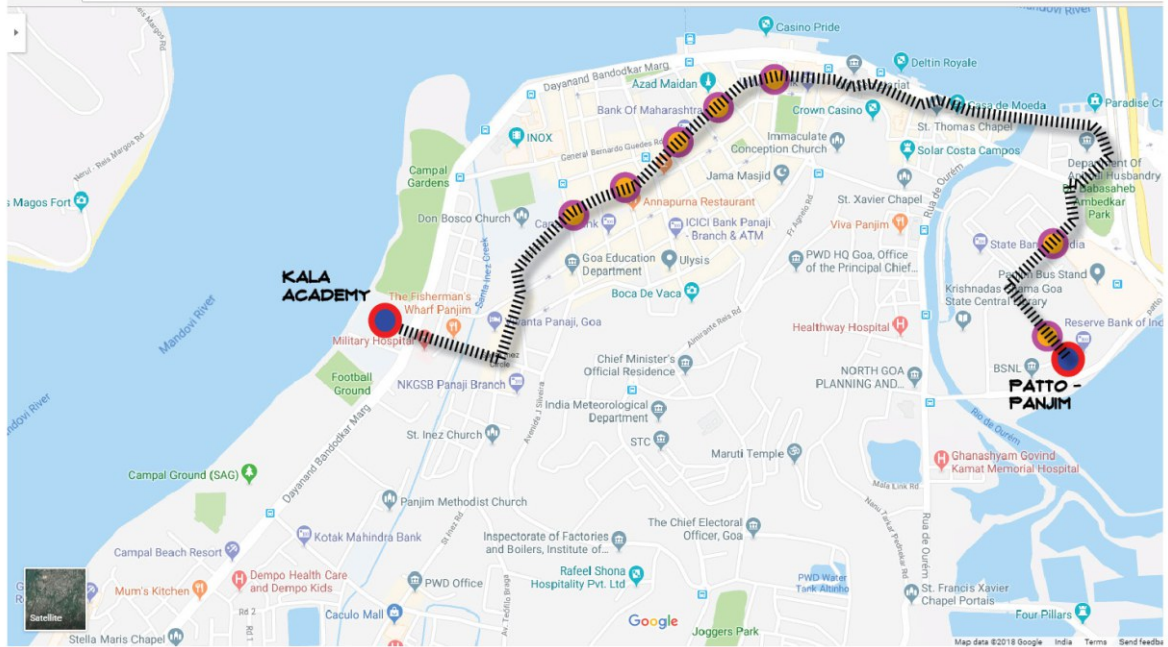

ROUTE B

PANJIM CITY

Route B			
Starting point	Panjim Patto	Via MG road	
pick up points	close by hotels		
1 Café Tato - Patto	Nirvaah Hotel		
	Radisson		
2 Dempo Towers - Patto	Hotel Ginger		
	Rego Hotel		
3 Café Coffee Day - MG road	Hotel La - Capital		
	Hotel Aroma		
	The Hotel Mandovi		
4 Govt. printing press	Tree house Neptune		
	OYO home peaceful		
	Hotel Park Plaza		
5 Near Woodland Shop	Salida del sol		
	Hotel Fidalgo		
6 DanaLaxmi Bank	Hotel Delmon		
	Hotel Blessings		
	Hotel Ashok Plaza		
7 Don Bosco School	Hotel In city		
	Hotel Liberty		
	Sunrise Hotel		
	Hotel Victoria		
Venue	Kala Academy		