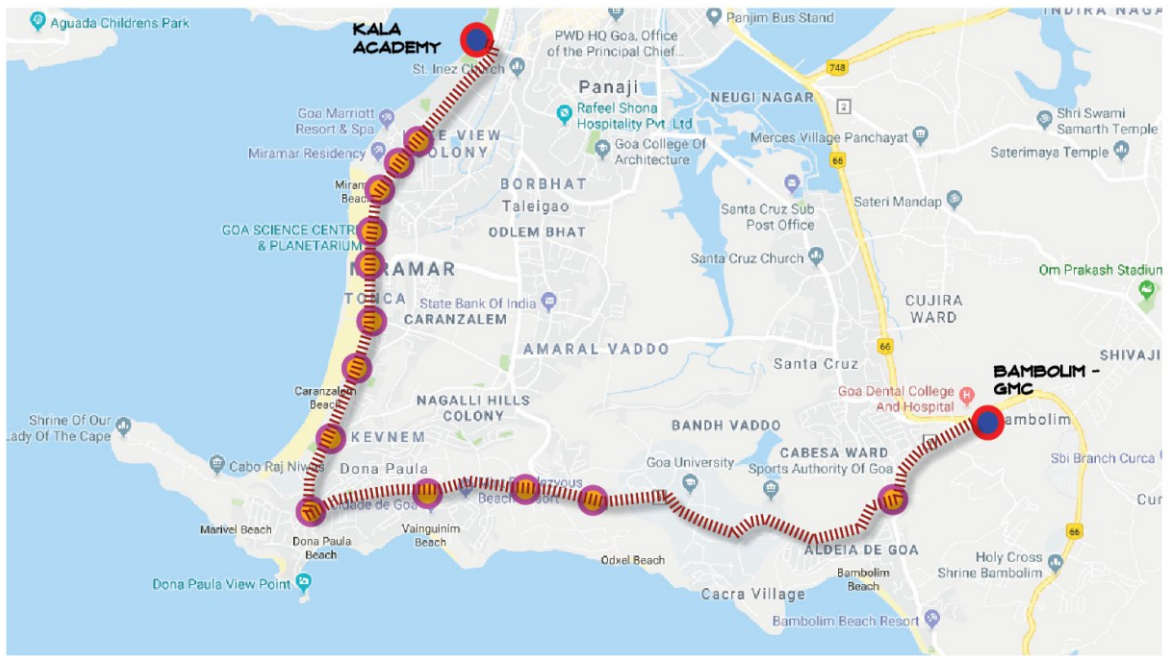

## ROUTE A

### DONA PAULA - MIRAMAR

<b>Route A</b>					
<b>Starting point</b>		<b>Bambolim GMC</b>		<b>Via Donapaula/Miramar</b>	
pick up points		close by hotels			
1	Bambolim Beach Resort				
2	Grand Hyatt				
3	International centre Goa	BAY 15			
4	Bank of India _ Dona Paula	Sea Sevens			
		Sandalwood			
		Mint rendezvous resort			
		The Chances			
5	Cidade goa	Villa Sol			
		OYO 10383			
6	Shangrila revive	Ginger Hotel			
7	Dona Paula Circle				
8	ICICI bank	Sinq Edge			
		Casa Fortuna			
9	Swim Sea Hotel	The Fern residency			
		Mystique Heights			
10	Miramar Donapaula road	Varnda do mar			
		Flag Ship Miramar			
		Brisca marina			
11	Miramar Circle	Clausil Inn			
		Hotel Goa International			
		Aqua Mira			
		Miramar Residency			
12	Café Coffee Day	Amonkar Boutique Hotel			
		Marriotts			
		Hotel Pete's Hideaway			
		Hotel Gopika International			
13	BalBhavan Campal	Bis Lin homestay			
		Campal Beach Resort			
		Vishal Holiday Home			
		Natsaha Hotel			
	<b>Venue</b>	<b>Kala Academy</b>			